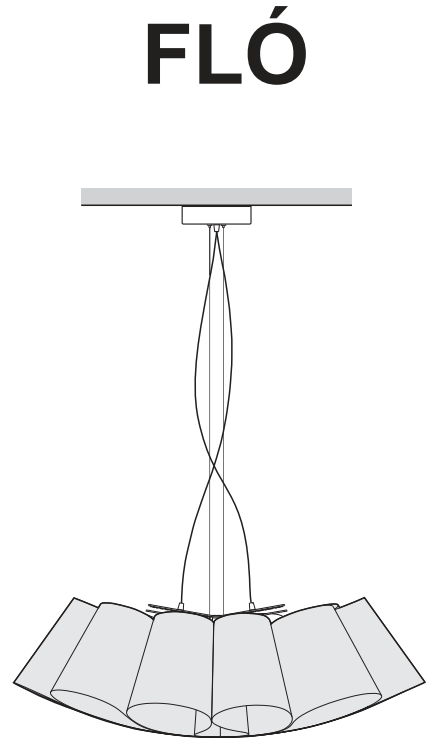

Assembly instructions
Instrucciones de montaje

Thanks for buying our product.
We hope you will enjoy it.

Gràcies per comprar nostre producte.
Desemamos que sea de su agrado.

- The safety of this fixture is only guaranteed if the following instructions have been observed.
- Always disconnect power before working on fixture.
- The light source of this luminaire is not replaceable.
- Please, contact EL TORRENT if the module LED has to be replaced.
- Metal surfaces, glass or other parts of fixture may be cleaned with a soft damp cloth and mild detergent.

EN

- La seguridad de este aparato está garantizada sólo si se han observado las siguientes instrucciones:

- Desconectar la alimentación antes de instalar la luminaria.
- La fuente de luz de esta luminaria es no reemplazable por el usuario TORRENT.
- Si fuera necesario sustituir el módulo LED póngase en contacto con EL

ES

con un paño húmedo y detergente suave.

- Superficies de metal, vidrio u otras partes del aparato pueden limpiarse

IP20

Class I, Normal isolation and ground.
Clase I, Aislamiento normal y toma tierra.

This product should not go to general waste container,
it should be handed in at a collection point for recycling
of electrical and electronic equipment.
Este producto no debe ir a contenedor de basura general,
sino a recogida selectiva de equipos eléctricos y electrónicos.

IP20

FO.001 LED module 39W
3000K 3200lm

Input voltage : 220V / 50Hz
Tensión de entrada: 220V / 50Hz

Light for indoor use only
Luminaria solo para uso interior