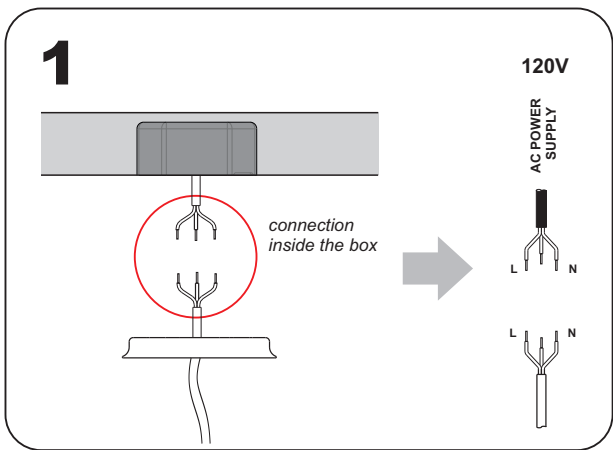

Bulb replacement instructions