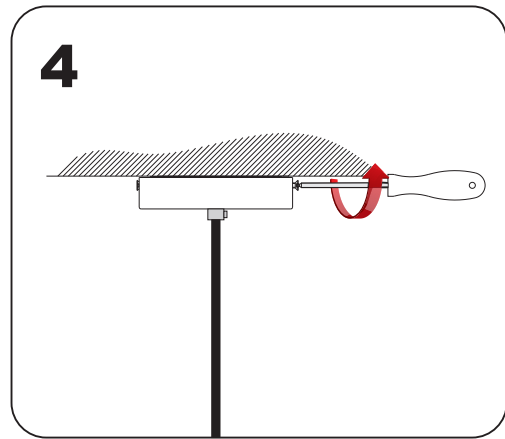

Bulb replacement instructions