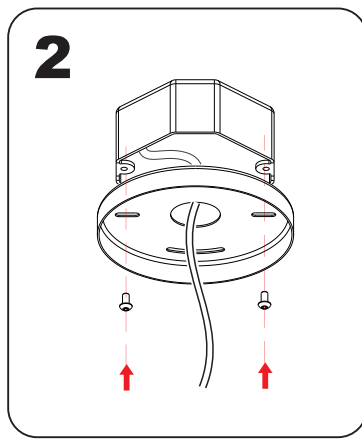

Bulb replacement instructions