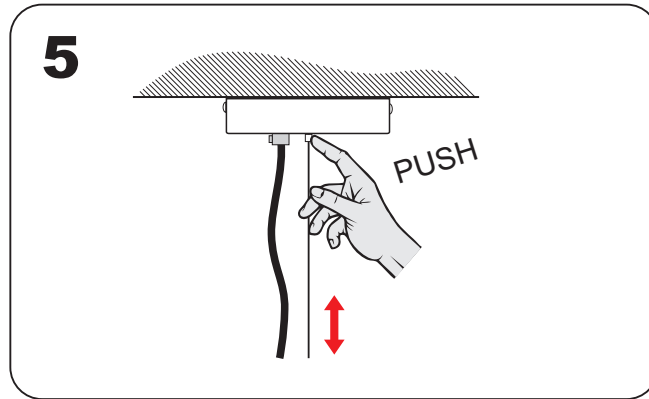

Bulb replacement instructions