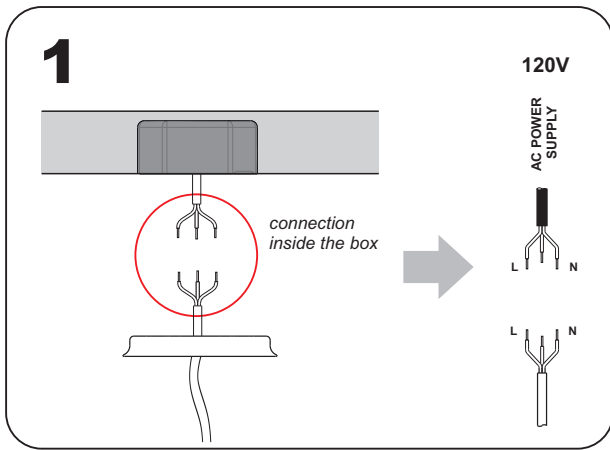

UL 1598. ELECTRICAL INSTRUCTIONS FOR FLUSHMOUNTS, WALL SCONCES, AND PENDANTS.
 Save these instructions. Min 90c supply conductors.
 Caution risk of fire. Use stated watt or smaller. Caution risk of shock. Disconnect power before servicing.
 To reduce the risk of a burn during replacing, allow to the bulb to cool down. Allowed for damp locations.
 This product must be installed in accordance with the applicable installation code.
 by a person familiar with the construction and operation of the product and the hazard involved.
 Warning: all wires and wire nuts used in the installation must be rated 195F(90C) for indoor use only these product must be installed by a qualified electrician.

Bulb replacement instructions

- La securite du montage est seulement garanti si vous avez respecter les instructions suivants.
- Avant de monter/déconnecter le courant.
- Les ampoules de remplacement doivent être de même type et la puissance en watts que spécifié dans des instructions.
- Des surfaces métalliques, le verre ou d'autres parties peuvent être nettoyés avec un tissu humide doux et un détergent doux.