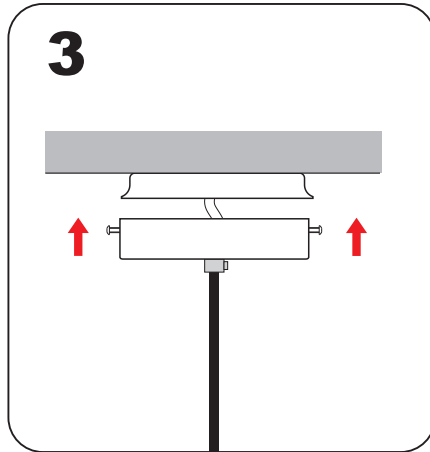

Bulb replacement instructions