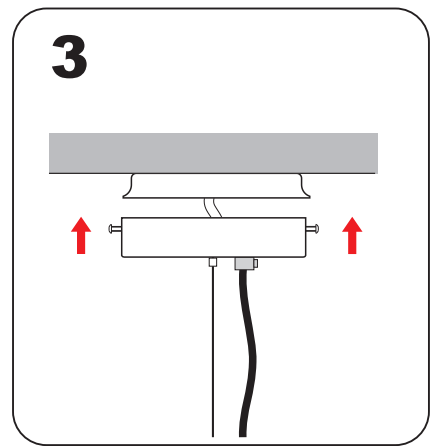

Bulb replacement instructions