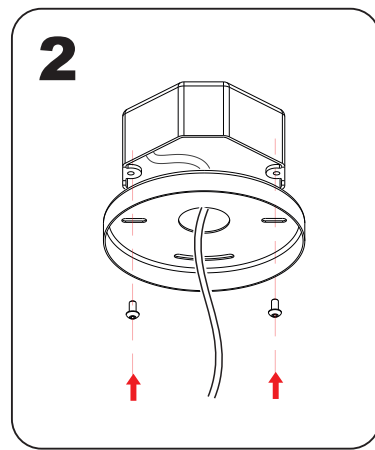

Bulb replacement instructions