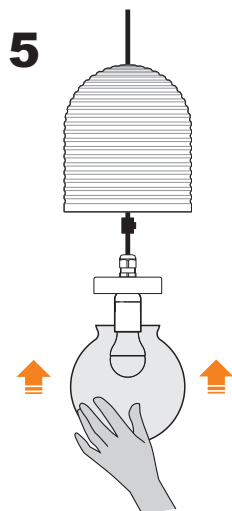

Bulb replacement instructions