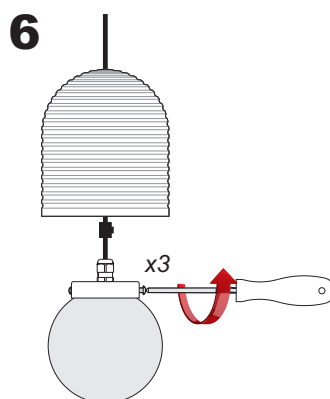

Bulb replacement instructions