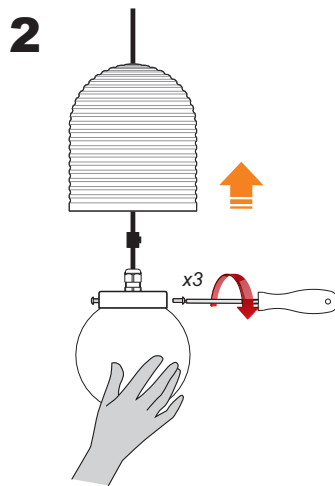

Bulb replacement instructions