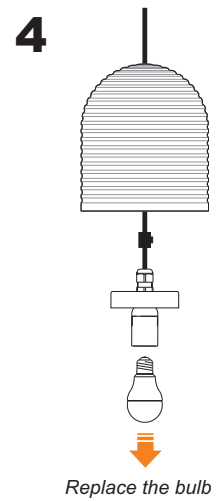

Bulb replacement instructions