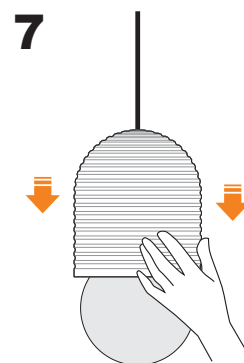

Bulb replacement instructions