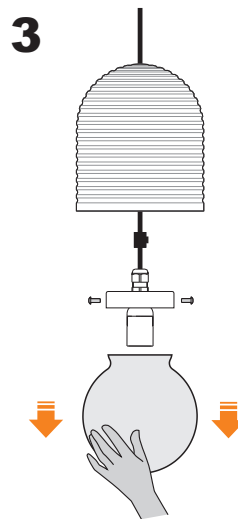

Bulb replacement instructions