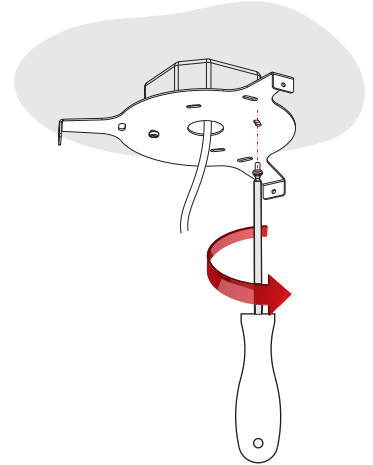

Des surfaces métalliques, le verre ou d'autres parties peuvent être
 puissance en watts que spécifié dans des instructions.
 Les ampoules de remplacement doivent être de même type et la
 Avant de monter/déconnecter le courant:
 respecter les instructions suivants.
 La sécurité du montage est seulement garanti si vous avez

Metal surfaces, glass or other parts of fixture may be cleaned with a
 in instructions.
 Replacement bulbs must be of same type and wattage as specified
 Always disconnect power before working on fixture.
 instructions have been observed.
 The safety of this fixture is only guaranteed if the following

UL8750.

use only these product must be installed by a qualified electrician.
 Warning: all wires and wire nuts used in the installation must be rated 195F(90C) for indoor
 involved.
 by a person familiar with the construction and operation of the product and the hazard
 This product must be installed in accordance with the applicable installation code.
 damp locations.
 To reduce the risk of a burn during replacing, allow to the bulb to cool down. Allowed for
 before servicing.
 Caution risk of fire. Use stated watt or smaller. Caution risk of shock. Disconnect power
 Save these instructions. Min 90c supply conductors.
ELECTRICAL INSTRUCTIONS FOR FLUSHMOUNTS, WALL SCONCES, AND PENDANTS.

1

2

3

4

5

Straighten lampshade
Nivelar la pantalla