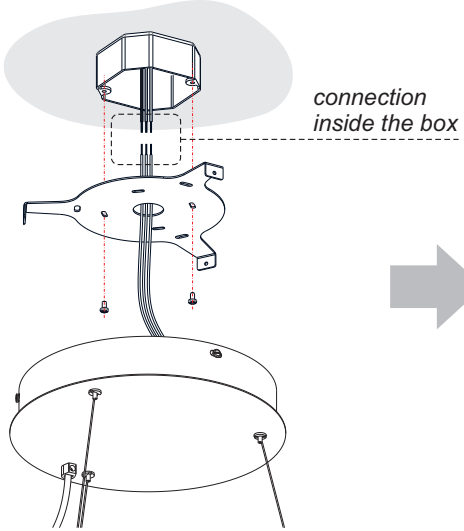

UL8750.

use only these product must be installed by a qualified electrician.
 Warning: all wires and wire nuts used in the installation must be rated 195F(90C) for indoor
 involved.
 by a person familiar with the construction and operation of the product and the hazard
 This product must be installed in accordance with the applicable installation code.
 damp locations.
 To reduce the risk of a burn during replacing, allow to the bulb to cool down. Allowed for
 before servicing.
 Caution risk of fire. Use stated watt or smaller. Caution risk of shock. Disconnect power
 Save these instructions. Min 90c supply conductors.
ELECTRICAL INSTRUCTIONS FOR FLUSHMOUNTS, WALL SCONCES, AND PENDANTS.

1

2

3

4

5

Straighten lampshade
Nivelar la pantalla