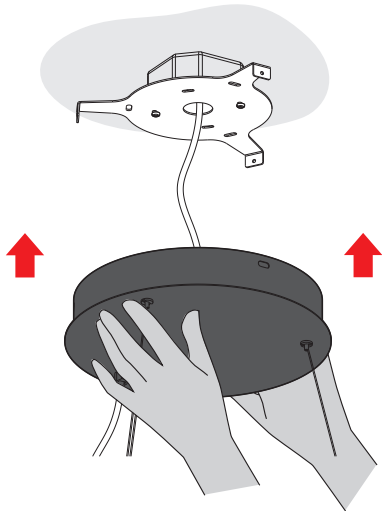

Des surfaces métalliques, le verre ou d'autres parties peuvent être
 puissance en watts que spécifié dans des instructions.
 Les ampoules de remplacement doivent être de même type et la
 Avant de monter/déconnecter le courant:
 respecter les instructions suivants.
 La sécurité du montage est seulement garanti si vous avez

UL8750.

use only these product must be installed by a qualified electrician.
 Warning: all wires and wire nuts used in the installation must be rated 195F(90C) for indoor
 involved.
 by a person familiar with the construction and operation of the product and the hazard
 This product must be installed in accordance with the applicable installation code.
 damp locations.
 To reduce the risk of a burn during replacing, allow to the bulb to cool down. Allowed for
 before servicing.
 Caution risk of fire. Use stated watt or smaller. Caution risk of shock. Disconnect power
 Save these instructions. Min 90c supply conductors.
ELECTRICAL INSTRUCTIONS FOR FLUSHMOUNTS, WALL SCONCES, AND PENDANTS.

1

2

3

4

5

Straighten lampshade
Nivelar la pantalla