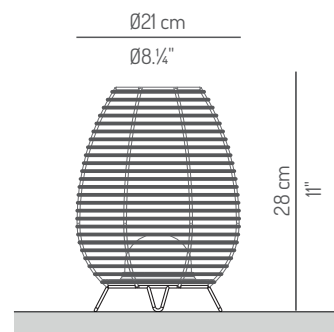

Outdoor

MY.T121 / TUS.MY.T121

Typology: Table lamp

Description Descripción

Lamp rechargeable battery operated.
Acrylic cord shade with UV-treated.
Acrylic cord available in different colors.
Available up to three colors
Black metal structure.

*Lámpara con sistema LED recargable.
Pantalla de cordón trenzado acrílico con tratamiento UV
Cordón acrílico disponible en varios colores.
Disponible hasta en tres colores
Estructura metálica negra.*