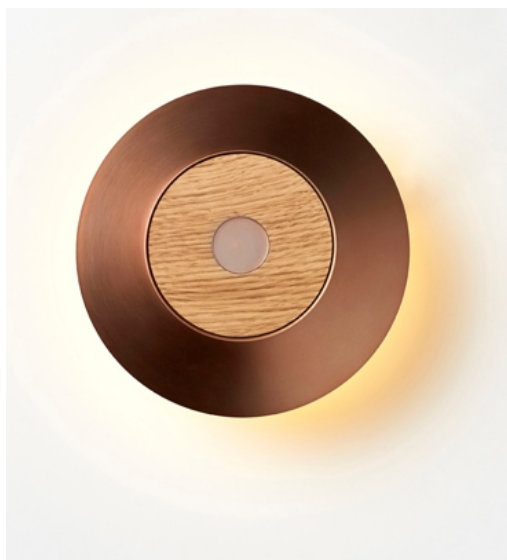

Certifications:

USA Certifications: